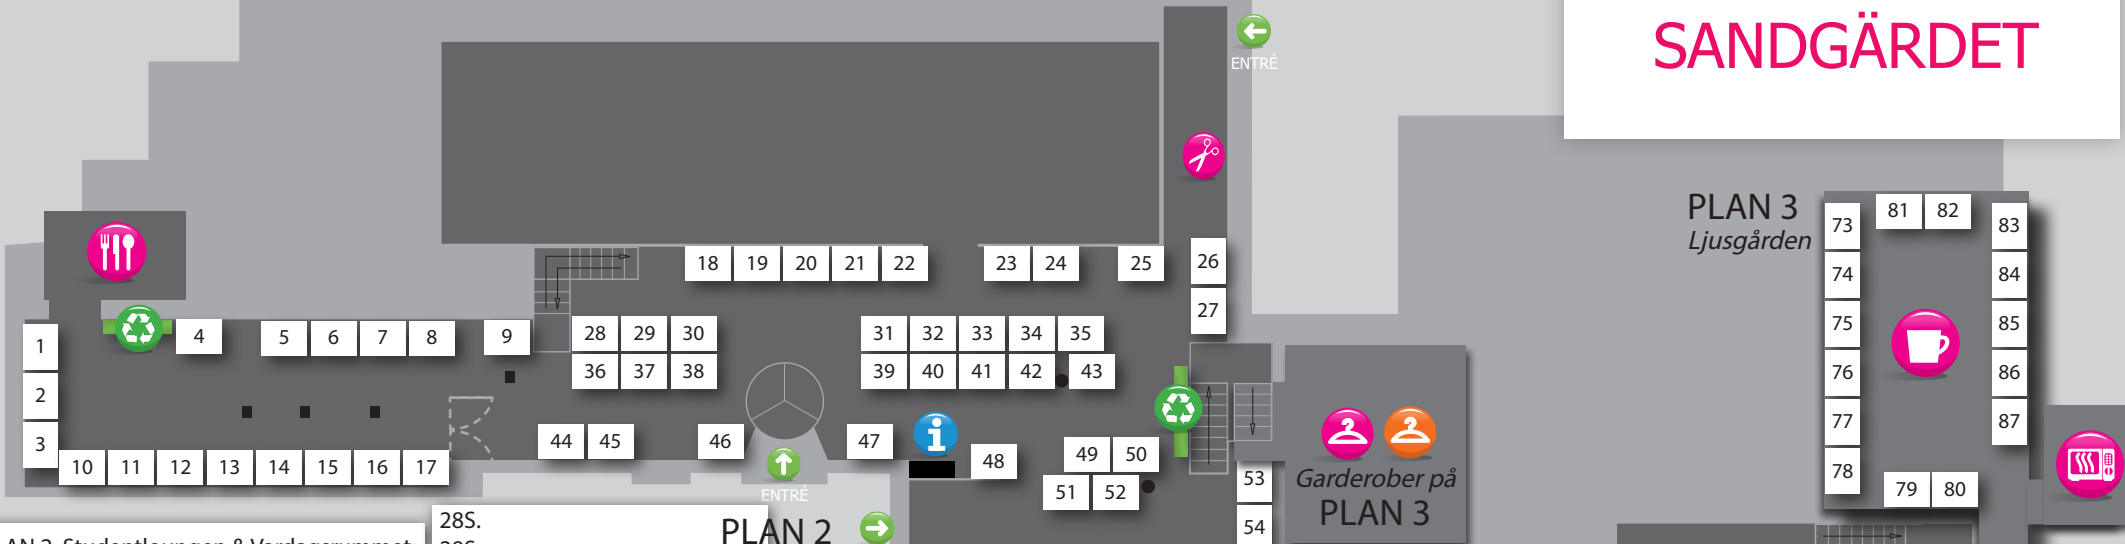

SANDGÄRDET

PLAN 2, Studentloungen & Vardagsrummet:

- 1S.
- 2S.
- 3S.
- 4S.
- 5S.
- 6S.
- 7S.
- 8S.
- 9S.
- 10S.
- 11S.
- 12S.
- 13S.
- 14S.
- 15S.
- 16S.
- 17S.
- 18S.
- 19S.
- 20S.
- 21S.
- 22S.
- 23S.
- 24S.
- 25S.
- 26S.
- 27S.
- 28S.
- 29S.
- 30S.
- 31S.
- 32S.
- 33S.
- 34S.
- 35S.
- 36S.
- 37S.
- 38S.
- 39S.
- 40S.
- 41S.
- 42S.
- 43S.
- 44S.
- 45S.
- 46S.
- 47S.
- 48S.
- 49S.
- 50S.

PLAN 2

- 60S.
- 61S.
- 62S.
- 63S.
- 64S.
- 65S.
- 66S.
- 67S.
- 68S.
- 69S.
- 70S.
- 71S.
- 72S.

PLAN 3, Ljuskgården:

- 73S.
- 74S.
- 75S.
- 76S.
- 77S.
- 78S.
- 79S.
- 80S.
- 81S.
- 82S.
- 83S.
- 84-87S.

- Informationsdisk
 - Toalett
 - Sandgårdscaf et
 - Klippstation
 - Garderob f r studenter, N303
 - Fikastation f r studenter
 - Pentry f r v rming av matl da
 - Pentry f r v rming av matl da
 - Matsal f r utst llare  r i Balder
 - Garderob f r utst llare, N304
 - Caf lounge f r utst llare
 - Milj station f r avfallssortering
- Senast uppdaterad: 2019-09-01